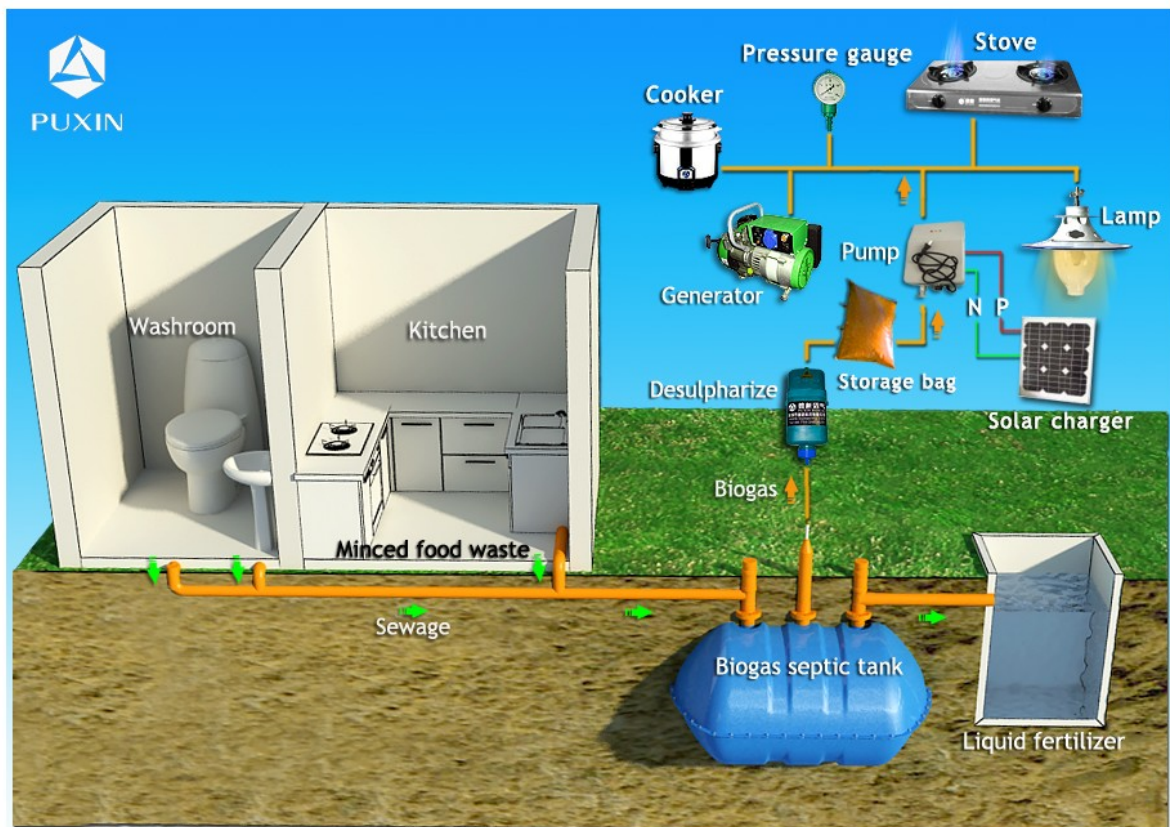

Household Biogas Septic Tank System

The system is used to process sewage water and food waste and is mainly composed of a biogas septic tank, a liquid fertilizer storage pool, and the biogas utilization system.

The biogas septic tank is 2m³ in volume and is made with fiber glass reinforced plastic. The biogas septic tank is composed of an upper part and a under part that are connected by screw bolts. The upper parts and under parts can be stacked up for shipment.

The biogas utilization system is composed of a desulfurizer, a gas storage bag, a gas pump, a solar charger, a pressure gauge, gas pipeline and biogas appliances (stove, rice cooker, lamp and generator etc) .

The system has the following advantages:

1. No greenhouse gas escape and no smell (all the gases produced are collected and burned)
2. Can get clean liquid fertilizer that can be used for gardening.
3. Biogas is collected and used.
4. Easy and quick to install.